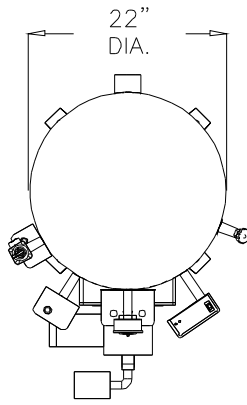

ICON BOILER

Greensboro, NC 27455

(844)562-ICON

iconboiler.com

ICON BOILER SERIES 300 LOW TEMPERATURE BOILER

Note: Dimensions subject to change without notice.
For ATM boiler, flue is 9" out the top, 6" if oil burner.

STANDARD EQUIPMENT:

Forced Draft or Atmospheric Burner
 Circulating Pump for Coil
 Copper coil – 60' long, 1.25" diameter
 Honeywell Control Center
 Low Water Cut-Off
 Combination Pressure/Temperature Gauge
 Operating Light
 Relief Valve
 Second Safety High Limit with Manual Reset
 Vessel Pressure Rating of 125 PSI

Vessel Water Volume - 35 Gallons

Factory built copper or steel mains available upon request.

ICON BOILER REPRESENTATIVE:

ICON BOILER
 2025 16th Street
 Greensboro, NC 27455
 (844)562-ICON
 iconboiler.com