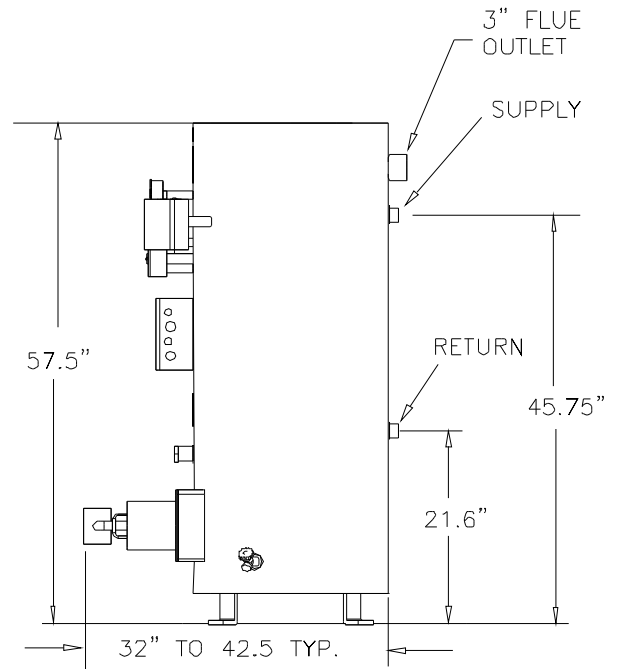

ICON BOILER

Greensboro, NC 27455

(844)562-ICON

iconboiler.com

ICON BOILER SERIES 300 LOW TEMPERATURE BOILER

Note: Dimensions subject to change without notice.
For ATM boiler, flue is 9" out the top, 6" if oil burner.

STANDARD EQUIPMENT:

Forced Draft or Atmospheric Burner
 Circulating Pump for Coil
 Copper coil – 60' long, 1.25" diameter
 Honeywell Control Center
 Low Water Cut-Off
 Combination Pressure/Temperature Gauge
 Operating Light
 Relief Valve
 Second Safety High Limit with Manual Reset
 Vessel Pressure Rating of 125 PSI

Vessel Water Volume - 35 Gallons

Factory built copper or steel mains available upon request.

ICON BOILER REPRESENTATIVE:

ICON BOILER
 2025 16th Street
 Greensboro, NC 27455
 (844)562-ICON
 iconboiler.com