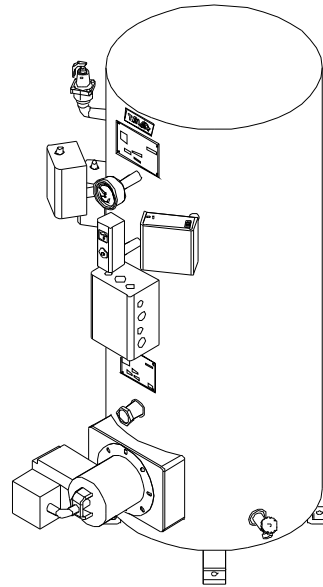

ICON BOILER

Greensboro, NC 27455

(844)562-ICON

iconboiler.com

ICON BOILER SERIES 300 LOW TEMPERATURE BOILER

Note: Dimensions subject to change without notice.
For ATM boiler, flue is 9" out the top, 6" if oil burner.

SERIES 300 LOW TEMPERATURE BOILER (Model 300 LT)

The Series 300 is a steel vertical firetube packaged boiler with a water-backed combustion chamber equipped with high-efficiency turbulators. Boilers come fully wired, and fit through a 32" doorway.

STANDARD EQUIPMENT:

Forced Draft or Atmospheric Burner
 Circulating Pump for Coil
 Copper coil – 60' long, 1.25" diameter
 Honeywell Control Center
 Low Water Cut-Off
 Combination Pressure/Temperature Gauge
 Operating Light
 Relief Valve
 Second Safety High Limit with Manual Reset
 Vessel Pressure Rating of 125 PSI