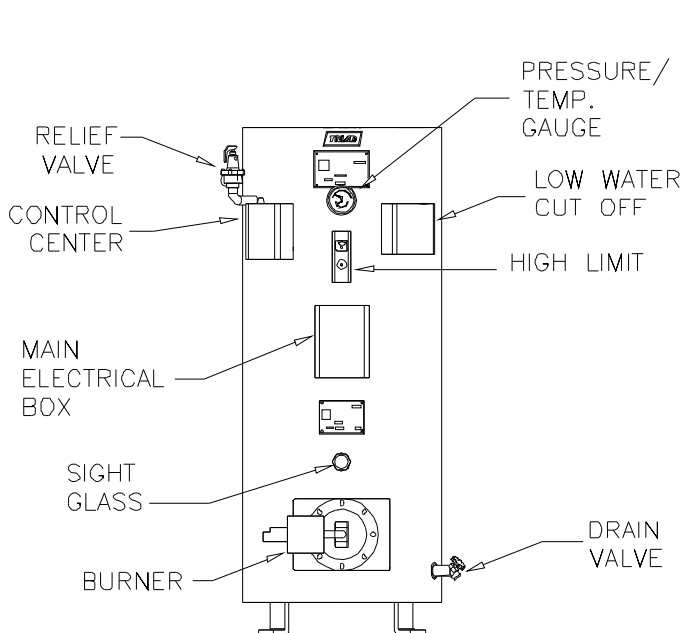

ICON BOILER

Greensboro, NC 27455

(844)562-ICON

iconboiler.com

ICON BOILER SERIES 300 LOW TEMPERATURE BOILER

Note: Dimensions subject to change without notice.
For ATM boiler, flue is 9" out the top, 6" if oil burner.

SERIES 300 LOW TEMPERATURE BOILER (Model 300 LT)

The Series 300 is a steel vertical firetube packaged boiler with a water-backed combustion chamber equipped with high-efficiency turbulators. Boilers come fully wired, and fit through a 32" doorway.

STANDARD EQUIPMENT:

Forced Draft or Atmospheric Burner
 Circulating Pump for Coil
 Copper coil – 60' long, 1.25" diameter
 Honeywell Control Center
 Low Water Cut-Off
 Combination Pressure/Temperature Gauge
 Operating Light
 Relief Valve
 Second Safety High Limit with Manual Reset
 Vessel Pressure Rating of 125 PSI