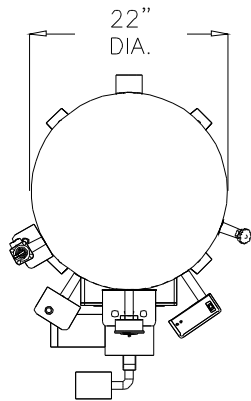

ICON BOILER

Greensboro, NC 27455

(844)562-ICON

iconboiler.com

ICON BOILER SERIES 300 DOMESTIC HOT WATER BOILER

Note: Dimensions subject to change without notice.
For ATM boiler, flue is 9" out the top, 6" if oil burner.

SERIES 300 DOMESTIC HOT WATER BOILER (Model 300 DHW)

The Series 300 is a steel vertical firetube packaged boiler with a water-backed combustion chamber equipped with high-efficiency turbulators. Boilers come fully wired, and fit through a 32" doorway.

STANDARD EQUIPMENT:

Forced Draft or Atmospheric Burner
 Circulating Pump for Coil
 Copper coil –60' long, 1.25" diameter
 Honeywell Control Center
 Low Water Cut-Off
 Combination Pressure/Temperature Gauge
 Operating Light
 Relief Valve
 Second Safety High Limit with Manual Reset
 Vessel Pressure Rating of 125 PSI