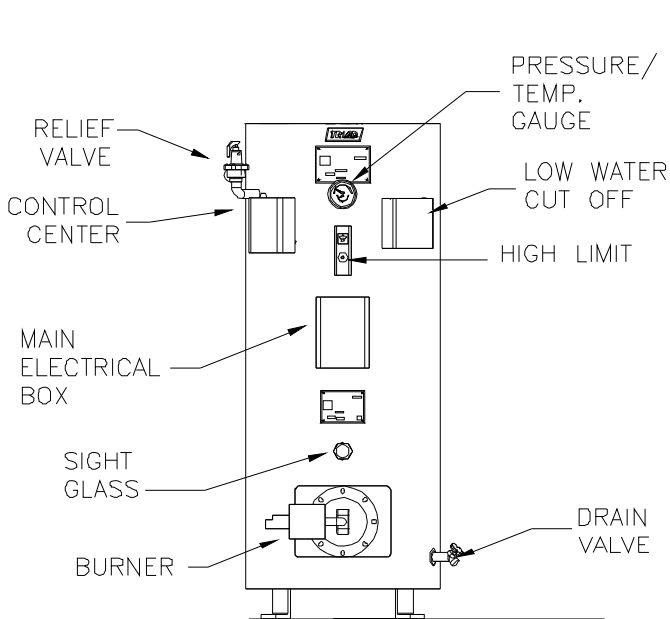

ICON BOILER

Greensboro, NC 27455

(844)562-ICON

iconboiler.com

ICON BOILER SERIES 300 DOMESTIC HOT WATER BOILER

Note: Dimensions subject to change without notice.
For ATM boiler, flue is 9" out the top, 6" if oil burner.

SERIES 300 DOMESTIC HOT WATER BOILER (Model 300 DHW)

The Series 300 is a steel vertical firetube packaged boiler with a water-backed combustion chamber equipped with high-efficiency turbulators. Boilers come fully wired, and fit through a 32" doorway.

STANDARD EQUIPMENT:

Forced Draft or Atmospheric Burner
 Circulating Pump for Coil
 Copper coil –60' long, 1.25" diameter
 Honeywell Control Center
 Low Water Cut-Off
 Combination Pressure/Temperature Gauge
 Operating Light
 Relief Valve
 Second Safety High Limit with Manual Reset
 Vessel Pressure Rating of 125 PSI