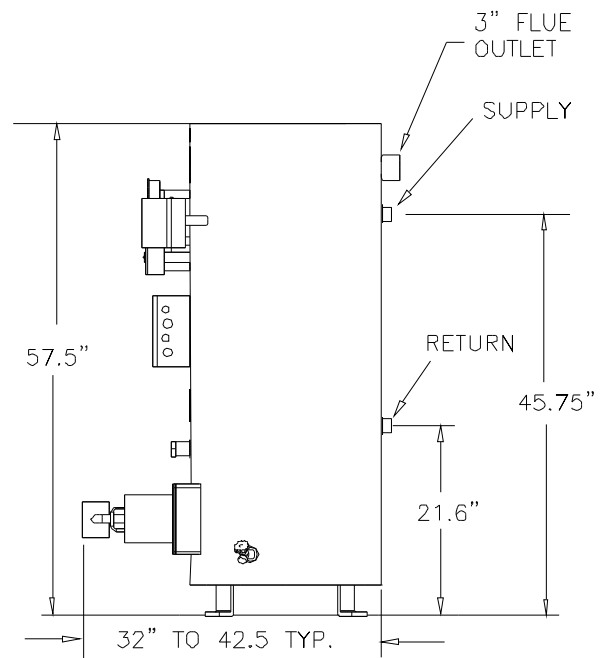

ICON BOILER

Greensboro, NC 27455

(844)562-ICON

iconboiler.com

ICON BOILER SERIES 300 DOMESTIC HOT WATER BOILER

Note: Dimensions subject to change without notice.
For ATM boiler, flue is 9" out the top, 6" if oil burner.

SERIES 300 DOMESTIC HOT WATER BOILER (Model 300 DHW)

The Series 300 is a steel vertical firetube packaged boiler with a water-backed combustion chamber equipped with high-efficiency turbulators. Boilers come fully wired, and fit through a 32" doorway.

STANDARD EQUIPMENT:

Forced Draft or Atmospheric Burner
 Circulating Pump for Coil
 Copper coil –60' long, 1.25" diameter
 Honeywell Control Center
 Low Water Cut-Off
 Combination Pressure/Temperature Gauge
 Operating Light
 Relief Valve
 Second Safety High Limit with Manual Reset
 Vessel Pressure Rating of 125 PSI

Vessel Water Volume - 35 Gallons

Factory built copper or steel mains available upon request.

ALL BURNER EQUIPMENT UL APPROVED

ICON BOILER REPRESENTATIVE:

ICON BOILER
 2025 16th Street
 Greensboro, NC 27455
 (844)562-ICON
 iconboiler.com