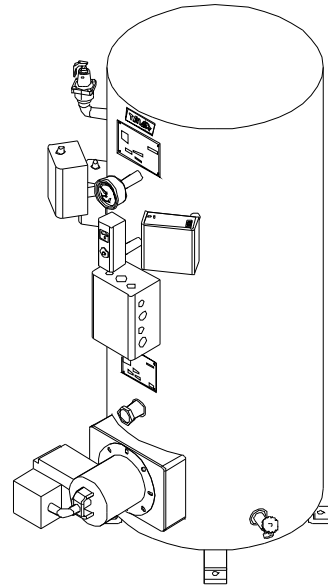

ICON BOILER

Greensboro, NC 27455

(844)562-ICON

iconboiler.com

ICON BOILER SERIES 300 DOMESTIC HOT WATER BOILER

Note: Dimensions subject to change without notice.
For ATM boiler, flue is 9" out the top, 6" if oil burner.

SERIES 300 DOMESTIC HOT WATER BOILER (Model 300 DHW)

The Series 300 is a steel vertical firetube packaged boiler with a water-backed combustion chamber equipped with high-efficiency turbulators. Boilers come fully wired, and fit through a 32" doorway.

STANDARD EQUIPMENT:

Forced Draft or Atmospheric Burner
 Circulating Pump for Coil
 Copper coil –60' long, 1.25" diameter
 Honeywell Control Center
 Low Water Cut-Off
 Combination Pressure/Temperature Gauge
 Operating Light
 Relief Valve
 Second Safety High Limit with Manual Reset
 Vessel Pressure Rating of 125 PSI